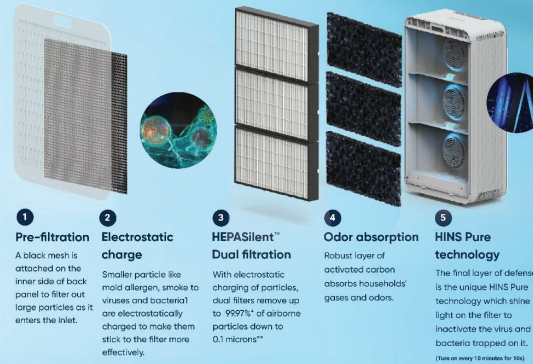

นวัตกรรมใหม่ล่าสุดในเครื่องฟอกอากาศ ด้วยเทคโนโลยีแสงความเข้มข้นสูงใช้ความยาวคลื่นที่ปลอดภัยกว่า UV-C สามารถฆ่าเชื้อโรคได้อย่างมีประสิทธิภาพ โดยผ่านการทดสอบทางการแพทย์แล้วว่า มีความปลอดภัย ไม่เป็นอันตรายต่อมนุษย์ สัตว์เลี้ยง และการเสื่อมสภาพของไส้กรอง

เทคโนโลยีแสง HINS Pure ทำงานร่วมกับไส้กรอง HEPASilent ลิขสิทธิ์เฉพาะ Blueair เพื่อช่วยยับยั้งและป้องกันมลพิษ เชื้อโรค และแบคทีเรียที่อยู่บนไส้กรองได้อย่างมีประสิทธิภาพ

5 layers of filtration to remove up to 99.97%* of pollutants